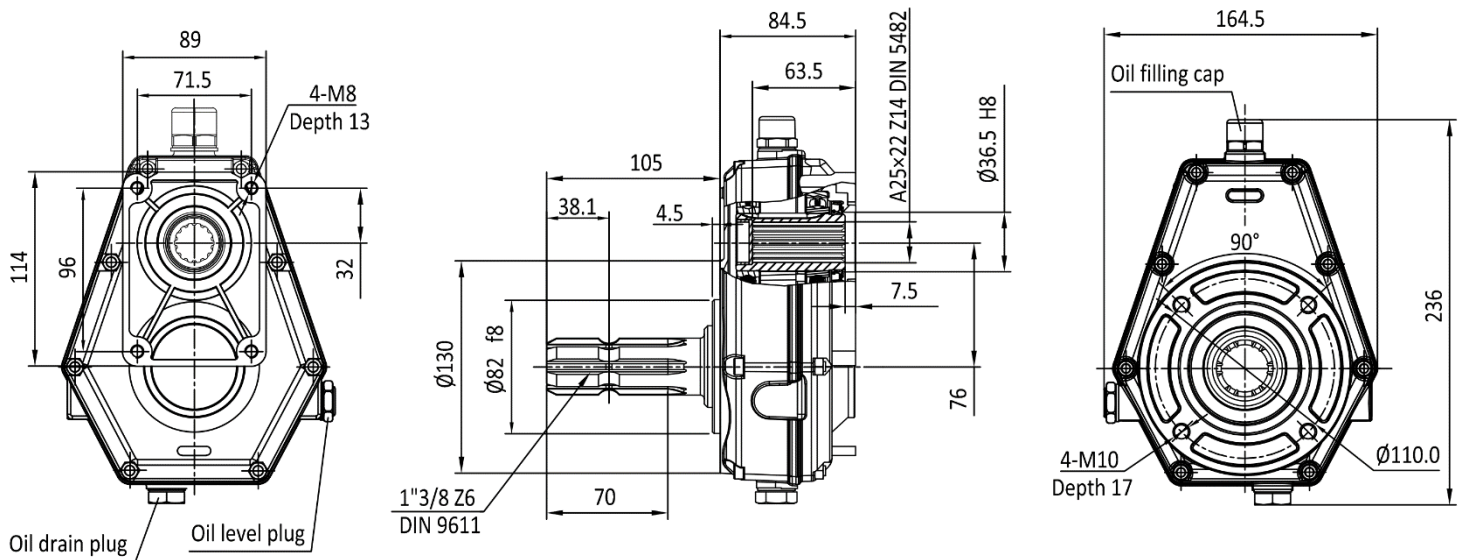

DATASHEET – DIMENZIJE

Connection:	Male - 1" 3/8
Revolution:	max. 3000 rpm
Input torque:	159 Nm
Output torque:	42 Nm
Input revolution:	540 rpm
Output revolution:	2052 rpm
For loads:	10 kW
Transmission ratio:	1:3,8